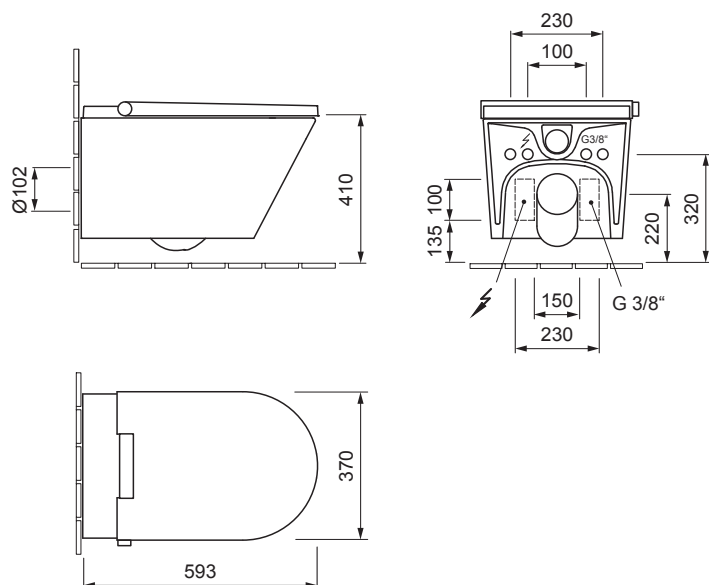

AXENT.ONE

SHOWER TOILET, WALL-MOUNTED E80.0500.0001.9

reddot award 2015
winner

DESIGN PLUS
powered by ISH

PRODUCT DETAILS

Dimensions / Weight	593 x 370 x 397 mm / 29 kg
Adaptable water pressure	0.7 – 7.5 bar
Water volume, shower function	0.35 – 0.85 l/min
Power consumption / Voltage	1600 W / 230V - 50Hz

FEATURES

Rear wash	Night light
Lady wash	Soft-closing seat and lid
Adjustable water temperature	Rimless toilet
Adjustable flow rate	Decalcification
Adjustable spray arm position	Easy-clean ceramic surface

SPECIFICATION TEXT

AXENT.ONE Wall-mounted shower toilet complete solution, design by Matteo Thun & Partner. Washdown toilet made of sanitary ware with concealed fixation. Rimless toilet for 6 and 3 l flushing according to EN997. Basic functions: Rear and Lady shower; adjustable spray arm, water volume and temperature; self-cleaning; decalcification. Certified by LGA Würzburg. Rectangular basin shape, front merging into a semicircle. Ground clearance 55 mm with installation height 410 mm. Toilet fixation at 230 mm centre. Dimension (wxdxh) 370x590x397 mm. White. Order no. E80.0500.0001.9