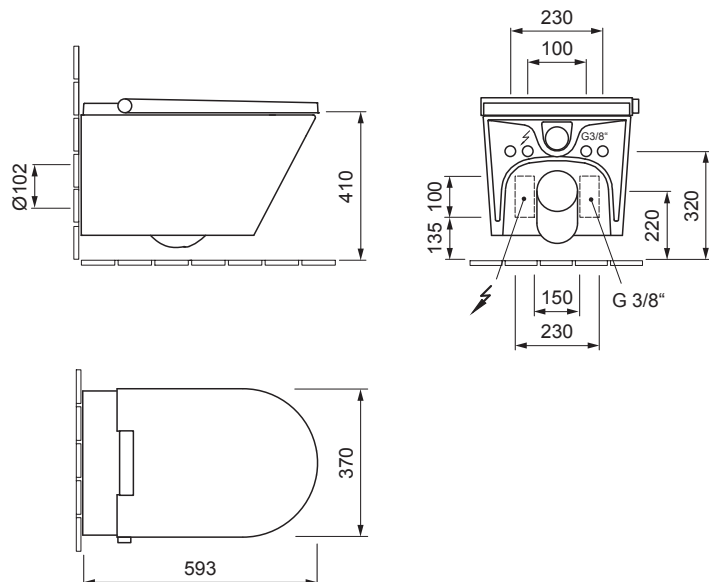

# AXENT.ONE

**SHOWER TOILET, WALL-MOUNTED** E80.0500.0001.9

reddot award 2015  
winner

**DESIGN PLUS**  
powered by ISH

## PRODUCT DETAILS

Dimensions / Weight	593 x 370 x 397 mm / 29 kg
Adaptable water pressure	0.7 – 7.5 bar
Water volume, shower function	0.35 – 0.85 l/min
Power consumption / Voltage	1600 W / 230V - 50Hz

## SPECIFICATION TEXT

AXENT.ONE Wall-mounted shower toilet complete solution, design by Matteo Thun & Partner. Washdown toilet made of sanitary ware with concealed fixation. Rimless toilet for 6 and 3 l flushing according to EN997. Basic functions: Rear and Lady shower; adjustable spray arm, water volume and temperature; self-cleaning; decalcification. Certified by LGA Würzburg. Rectangular basin shape, front merging into a semicircle. Ground clearance 55 mm with installation height 410 mm. Toilet fixation at 230 mm centre. Dimension (wxdxh) 370x590x397 mm. White. Order no. E80.0500.0001.9