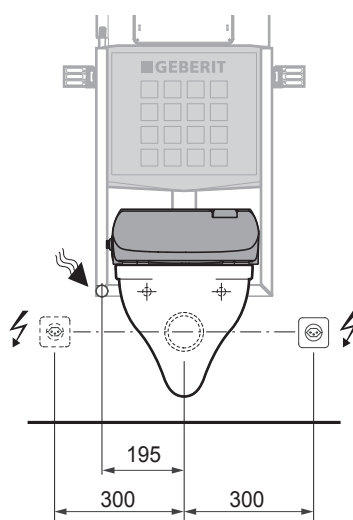

WATER AND POWER CONNECTION

ELECTROTECHNICAL REQUIREMENTS

WATER AND POWER CONNECTION FOR AXENT SHOWER TOILET SEATS

Water and power connection lateral visible with an installation system from various brands.

Water and power connection lateral visible with an installation system from Geberit.

Special requirements for ceramics while using a water connection set from Geberit.