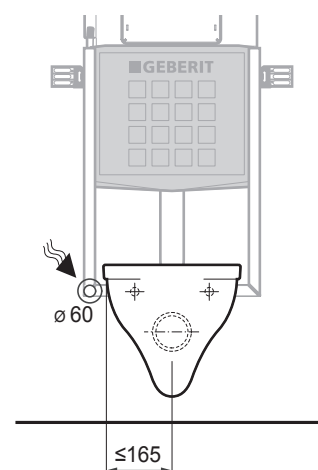

WATER AND POWER CONNECTION

ELECTROTECHNICAL REQUIREMENTS

WATER AND POWER CONNECTION FOR AXENT SHOWER TOILET SEATS

Water and power connection lateral visible with an installation system from various brands.

Water and power connection lateral visible with an installation system from Geberit.

Special requirements for ceramics while using a water connection set from Geberit.