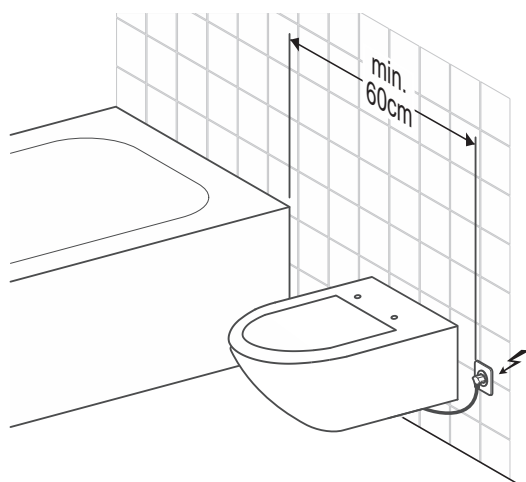

WATER AND POWER CONNECTION

ELECTROTECHNICAL REQUIREMENTS

WATER AND POWER CONNECTION FOR AXENT SHOWER TOILET SEATS

Water and power connection lateral visible with an installation system from various brands.

Water and power connection lateral visible with an installation system from Geberit.

Special requirements for ceramics while using a water connection set from Geberit.