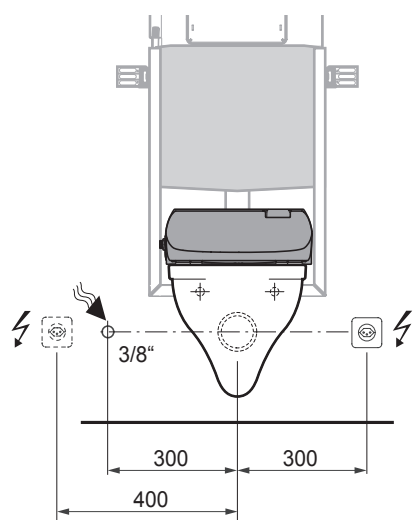

WATER AND POWER CONNECTION

ELECTROTECHNICAL REQUIREMENTS

WATER AND POWER CONNECTION FOR AXENT SHOWER TOILET SEATS

Water and power connection lateral visible with an installation system from various brands.

Water and power connection lateral visible with an installation system from Geberit.

Special requirements for ceramics while using a water connection set from Geberit.