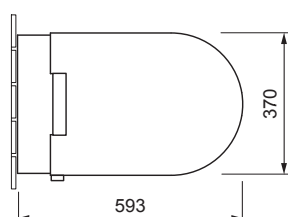

# AXENT.ONE

**SHOWER TOILET, FLOOR-STANDING** E80.0600.0001.9

reddot award 2015  
winner

**DESIGN PLUS**  
powered by: **ISH**

## PRODUCT DETAILS

Dimensions / Weight	593x370x452 mm / 34 kg
Adaptable water pressure	0.7–7.5 bar
Water volume, shower function	0.35 - 0.85 l / min
Power consumption / Voltage	1600 W / 230V - 50Hz

## SPECIFICATION TEXT

AXENT.ONE Floor-standing shower toilet complete solution, design by Matteo Thun & Partner. Washdown toilet made of sanitary ware with concealed fixation. Rimless toilet for 6 and 3 l flushing according to EN997. Basic functions: Rear and Lady shower; adjustable spray arm, water volume and temperature; self-cleaning; decalcification. Certified by LGA Würzburg. Rectangular basin shape, front merging into a semicircle. Dimension (wxdxh) 370x590x452 mm. White. Order no. E80.0600.0001.9