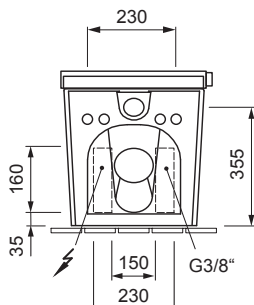

AXENT.ONE

SHOWER TOILET, FLOOR-STANDING E80.0600.0001.9

reddot award 2015
winner

DESIGN PLUS
powered by: **ISH**

PRODUCT DETAILS

Dimensions / Weight	593x370x452 mm / 34 kg
Adaptable water pressure	0.7–7.5 bar
Water volume, shower function	0.35 - 0.85 l / min
Power consumption / Voltage	1600 W / 230V - 50Hz

FEATURES

Rear wash	Night light
Lady wash	Soft-closing seat and lid
Adjustable water temperature	Rimless toilet
Adjustable flow rate	Decalcification
Adjustable spray arm position	Easy-clean ceramic surface

SPECIFICATION TEXT

AXENT.ONE Floor-standing shower toilet complete solution, design by Matteo Thun & Partner. Washdown toilet made of sanitary ware with concealed fixation. Rimless toilet for 6 and 3 l flushing according to EN997. Basic functions: Rear and Lady shower; adjustable spray arm, water volume and temperature; self-cleaning; decalcification. Certified by LGA Würzburg. Rectangular basin shape, front merging into a semicircle. Dimension (wxdxh) 370x590x452 mm. White. Order no. E80.0600.0001.9