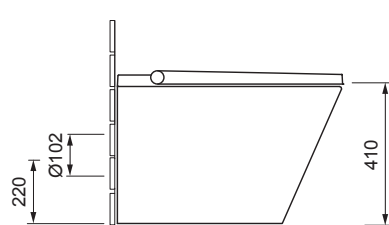

# AXENT.ONE

**SHOWER TOILET, FLOOR-STANDING** E80.0600.0001.9

reddot award 2015  
winner

**DESIGN PLUS**  
powered by: **ISH**

## PRODUCT DETAILS

Dimensions / Weight	593x370x452 mm / 34 kg
Adaptable water pressure	0.7–7.5 bar
Water volume, shower function	0.35 - 0.85 l / min
Power consumption / Voltage	1600 W / 230V - 50Hz

## SPECIFICATION TEXT

AXENT.ONE Floor-standing shower toilet complete solution, design by Matteo Thun & Partner. Washdown toilet made of sanitary ware with concealed fixation. Rimless toilet for 6 and 3 l flushing according to EN997. Basic functions: Rear and Lady shower; adjustable spray arm, water volume and temperature; self-cleaning; decalcification. Certified by LGA Würzburg. Rectangular basin shape, front merging into a semicircle. Dimension (wxdxh) 370x590x452 mm. White. Order no. E80.0600.0001.9